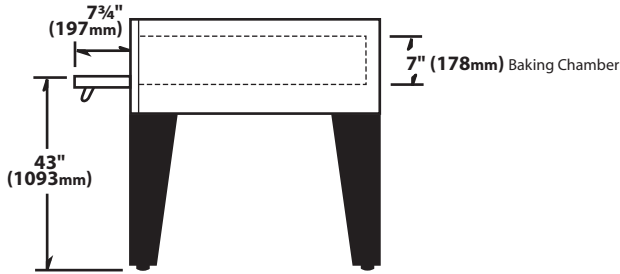

EDO Electric Series Pizza Ovens Specifications

Model No. EDO42

Phone: (631) 226-6688
FAX: (631) 226-6890

specifications

	EDO 42 Single	EDO 42 Double	EDO 42 Triple
Height	55"	66"	69"
	1397 mm	1676 mm	1757 mm
Depth x Length	43" x 59"	43" x 59"	43" x 59"
	1092 mm x 1499 mm	1092 mm x 1499 mm	1092 mm x 1499 mm
Cooking Surface	36" x 42"	36" x 42" x 2	36" x 42" x 3
	914 mm x 1067 mm	914 mm x 1067 mm	914 mm x 1067 mm
# of Decks	1	2	3
Shipping Weight	600 lbs.	1,200 lbs.	1,800 lbs.