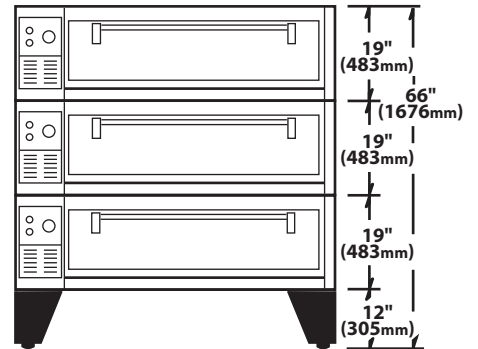

EDO Electric Series Pizza Ovens Specifications

Model No. EDO42

Phone: (631) 226-6688
FAX: (631) 226-6890

specifications

	EDO 42 Single	EDO 42 Double	EDO 42 Triple
Height	55"	66"	69"
	1397 mm	1676 mm	1757 mm
Depth x Length	43" x 59"	43" x 59"	43" x 59"
	1092 mm x 1499 mm	1092 mm x 1499 mm	1092 mm x 1499 mm
Cooking Surface	36" x 42"	36" x 42" x 2	36" x 42" x 3
	914 mm x 1067 mm	914 mm x 1067 mm	914 mm x 1067 mm
# of Decks	1	2	3
Shipping Weight	600 lbs.	1,200 lbs.	1,800 lbs.