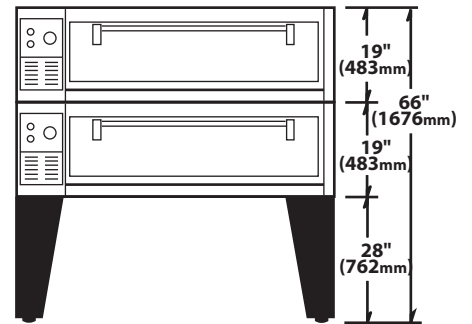

EDO Electric Series Pizza Ovens Specifications

Model No. EDO42

Phone: (631) 226-6688
FAX: (631) 226-6890

specifications

	EDO 42 Single	EDO 42 Double	EDO 42 Triple
Height	55"	66"	69"
	1397 mm	1676 mm	1757 mm
Depth x Length	43" x 59"	43" x 59"	43" x 59"
	1092 mm x 1499 mm	1092 mm x 1499 mm	1092 mm x 1499 mm
Cooking Surface	36" x 42"	36" x 42" x 2	36" x 42" x 3
	914 mm x 1067 mm	914 mm x 1067 mm	914 mm x 1067 mm
# of Decks	1	2	3
Shipping Weight	600 lbs.	1,200 lbs.	1,800 lbs.