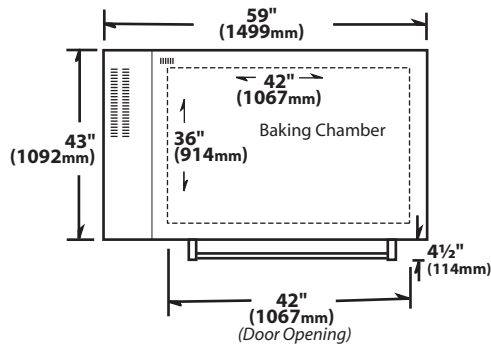

EDO Electric Series Pizza Ovens Specifications

Model No. EDO42

Phone: (631) 226-6688
FAX: (631) 226-6890

specifications

	EDO 42 Single	EDO 42 Double	EDO 42 Triple
Height	55"	66"	69"
	1397 mm	1676 mm	1757 mm
Depth x Length	43" x 59"	43" x 59"	43" x 59"
	1092 mm x 1499 mm	1092 mm x 1499 mm	1092 mm x 1499 mm
Cooking Surface	36" x 42"	36" x 42" x 2	36" x 42" x 3
	914 mm x 1067 mm	914 mm x 1067 mm	914 mm x 1067 mm
# of Decks	1	2	3
Shipping Weight	600 lbs.	1,200 lbs.	1,800 lbs.

Power Supply: All Models

	8,000	8,000	8,000	8,000
WATTS	8,000	8,000	8,000	8,000
VOLTAGE	208	220-240	208	220-240
PHASE	3	3	1	1
AMPS	23	20	39	35