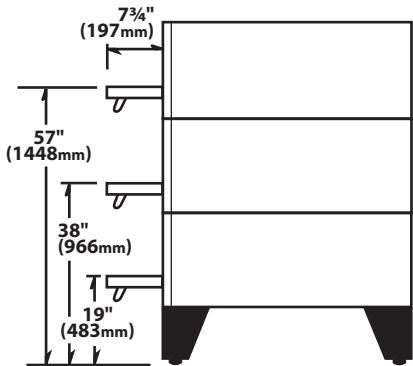

EDO Electric Series Pizza Ovens Specifications

Model No. EDO42

Phone: (631) 226-6688
FAX: (631) 226-6890

specifications

	EDO 42 Single	EDO 42 Double	EDO 42 Triple
Height	55"	66"	69"
	1397 mm	1676 mm	1757 mm
Depth x Length	43" x 59"	43" x 59"	43" x 59"
	1092 mm x 1499 mm	1092 mm x 1499 mm	1092 mm x 1499 mm
Cooking Surface	36" x 42"	36" x 42" x 2	36" x 42" x 3
	914 mm x 1067 mm	914 mm x 1067 mm	914 mm x 1067 mm
# of Decks	1	2	3
Shipping Weight	600 lbs.	1,200 lbs.	1,800 lbs.

Power Supply: All Models

	8,000	8,000	8,000	8,000
WATTS	8,000	8,000	8,000	8,000
VOLTAGE	208	220-240	208	220-240
PHASE	3	3	1	1
AMPS	23	20	39	35