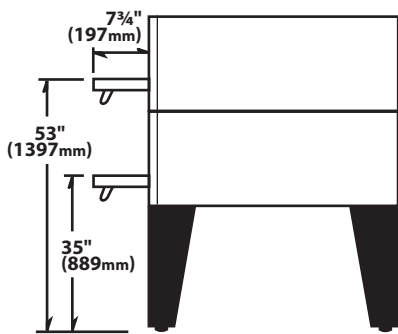

EDO Electric Series Pizza Ovens Specifications

Model No. EDO42

Phone: (631) 226-6688
FAX: (631) 226-6890

specifications

	EDO 42 Single	EDO 42 Double	EDO 42 Triple
Height	55"	66"	69"
	1397 mm	1676 mm	1757 mm
Depth x Length	43" x 59"	43" x 59"	43" x 59"
	1092 mm x 1499 mm	1092 mm x 1499 mm	1092 mm x 1499 mm
Cooking Surface	36" x 42"	36" x 42" x 2	36" x 42" x 3
	914 mm x 1067 mm	914 mm x 1067 mm	914 mm x 1067 mm
# of Decks	1	2	3
Shipping Weight	600 lbs.	1,200 lbs.	1,800 lbs.

Power Supply: All Models

	8,000	8,000	8,000	8,000
WATTS	8,000	8,000	8,000	8,000
VOLTAGE	208	220-240	208	220-240
PHASE	3	3	1	1
AMPS	23	20	39	35