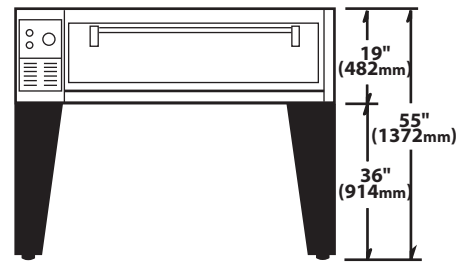

EDO Electric Series Pizza Ovens Specifications

Model No. EDO42

Phone: (631) 226-6688
FAX: (631) 226-6890

specifications

	EDO 42 Single	EDO 42 Double	EDO 42 Triple
Height	55"	66"	69"
	1397 mm	1676 mm	1757 mm
Depth x Length	43" x 59"	43" x 59"	43" x 59"
	1092 mm x 1499 mm	1092 mm x 1499 mm	1092 mm x 1499 mm
Cooking Surface	36" x 42"	36" x 42" x 2	36" x 42" x 3
	914 mm x 1067 mm	914 mm x 1067 mm	914 mm x 1067 mm
# of Decks	1	2	3
Shipping Weight	600 lbs.	1,200 lbs.	1,800 lbs.